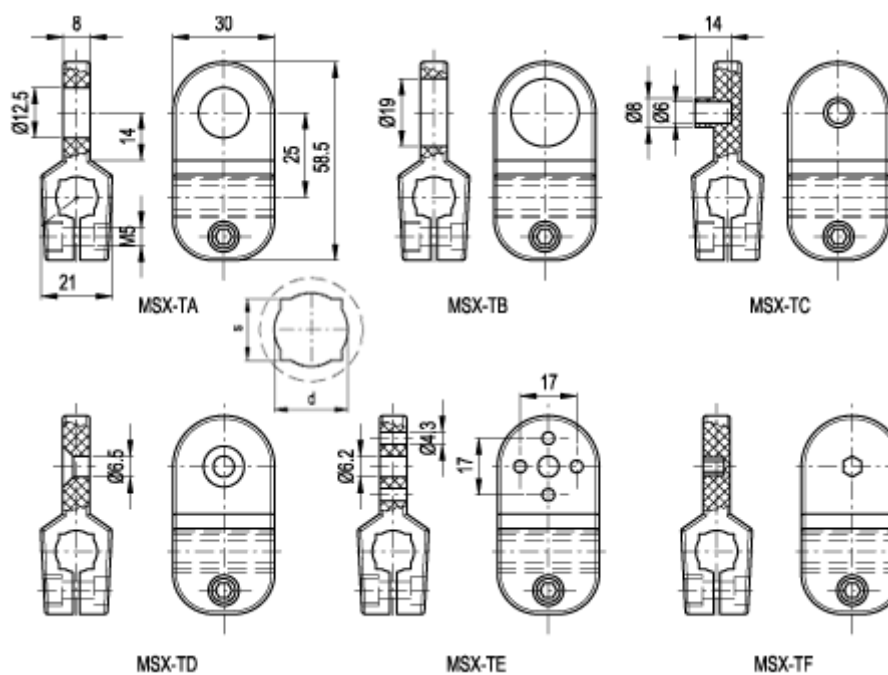

# Data Sheet

Article number: 2310440139  
Description: E+G MSX Device clamp  
MSX.56-TC-8-10

## Measures

d	= 10
Rotation resistance	= 4
s	= 8
Torque (N m)	= 900
Type	= MSX.56-TA-8-10